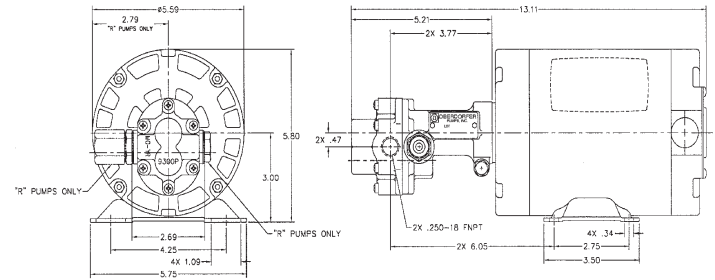

N991(R)-J16