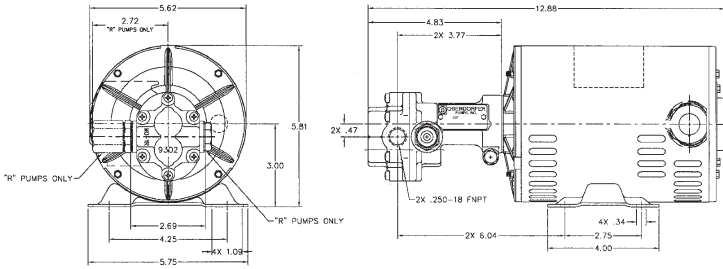

MODELS

N999-F41 N999-J16
 N991-F41 N991-J16
 N992-F41 N992-J16
 N993-J16

OBERDORFER PUMPS

A Gardner Denver Product

CLOSE COUPLED BRONZE ADAPTERLESS ROTARY GEAR PUMP & AC MOTOR UNITS

DIMENSIONS

N999(R)-F41

N999(R)-J16