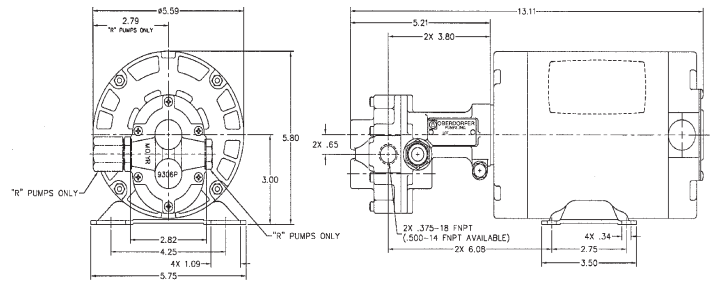

N991(R)-F41

N991(R)-J16

N992(R)-F41

N992(R)-J16

COMMERCIAL MOTOR ADAPTER KITS

Adapter Kit	Kit Number	Description
M	10562	48 Frame
N	10816	56 Frame
P	11722	S56 Frame
Q	11331	56C Frame (to 3/4 HP)
C	11331H	56C Frame (above 3/4 HP)
F	11332	IEC71
----	----	Adapterless- Modified 48