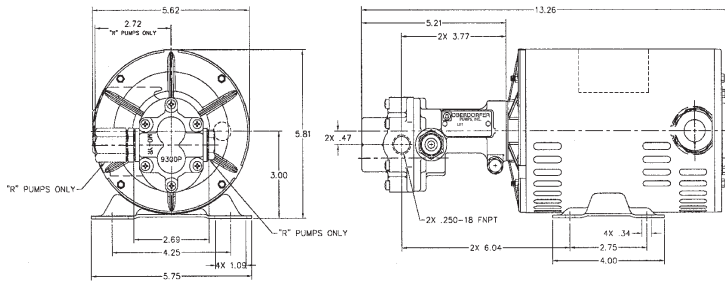

MODELS

N999-F41 N999-J16
 N991-F41 N991-J16
 N992-F41 N992-J16
 N993-J16

OBERDORFER PUMPS

A Gardner Denver Product

CLOSE COUPLED BRONZE ADAPTERLESS ROTARY GEAR PUMP & AC MOTOR UNITS

DIMENSIONS

N999(R)-F41

N999(R)-J16

N991(R)-F41

N991(R)-J16

N992(R)-F41

N992(R)-J16

COMMERCIAL MOTOR ADAPTER KITS

Adapter Kit	Kit Number	Description
M	10562	48 Frame
N	10816	56 Frame
P	11722	S56 Frame
Q	11331	56C Frame (to 3/4 HP)
C	11331H	56C Frame (above 3/4 HP)
F	11332	IEC71
----	----	Adapterless- Modified 48