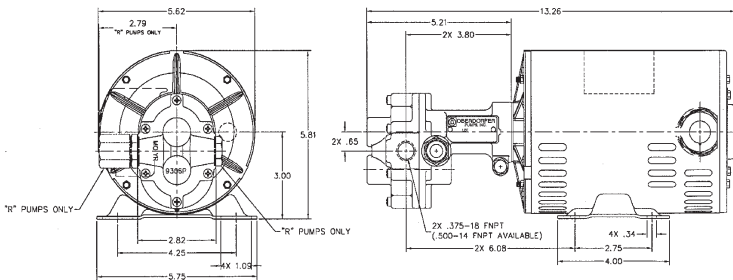

MODELS

N999-F41 N999-J16
 N991-F41 N991-J16
 N992-F41 N992-J16
 N993-J16

OBERDORFER PUMPS

A Gardner Denver Product

CLOSE COUPLED BRONZE ADAPTERLESS ROTARY GEAR PUMP & AC MOTOR UNITS

DIMENSIONS

N999(R)-F41

N999(R)-J16

N991(R)-F41

N991(R)-J16

N992(R)-F41

N992(R)-J16

COMMERCIAL MOTOR ADAPTER KITS

Adapter Kit	Kit Number	Description
M	10562	48 Frame
N	10816	56 Frame
P	11722	S56 Frame
Q	11331	56C Frame (to 3/4 HP)
C	11331H	56C Frame (above 3/4 HP)
F	11332	IEC71
----	----	Adapterless- Modified 48