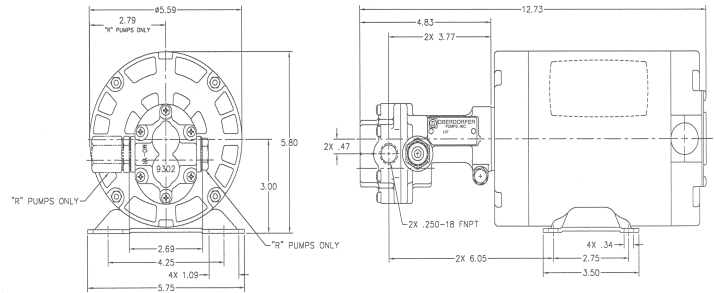

MODELS

N999-F41 N999-J16
 N991-F41 N991-J16
 N992-F41 N992-J16
 N993-J16

OBERDORFER PUMPS

A Gardner Denver Product

CLOSE COUPLED BRONZE ADAPTERLESS ROTARY GEAR PUMP & AC MOTOR UNITS

DIMENSIONS

N999(R)-F41

N999(R)-J16

N991(R)-F41

N991(R)-J16

N992(R)-F41

N992(R)-J16

COMMERCIAL MOTOR ADAPTER KITS

Adapter Kit	Kit Number	Description
M	10562	48 Frame
N	10816	56 Frame
P	11722	S56 Frame
Q	11331	56C Frame (to 3/4 HP)
C	11331H	56C Frame (above 3/4 HP)
F	11332	IEC71
----	----	Adapterless- Modified 48