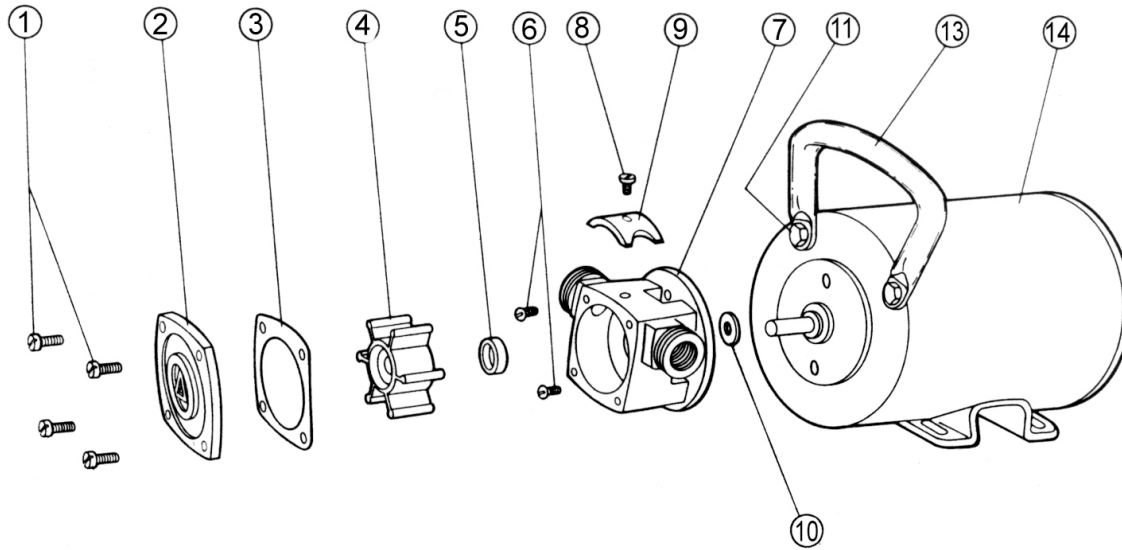

RUBBER IMPELLER PUMPS

RUBBER IMPELLER PUMPS SERIES N211M

EXPLODED VIEW AND PARTS LIST

REPAIR KIT NO. INCLUDES PARTS	PUMP NO.	1	2	3	4	5	6	7	8	9	10	12	12a	13	14	15	16
		SCREW 4 REQ'D	COVER 1 REQ'D	GASKET 1REQ'D	IMPELLER 1 REQ'D	SEAL 1 REQ'D	SCREW 2 REQ'D	BODY 1 REQ'D	SCREW 1 REQ'D	CAM 1 REQ'D	SLINGER 1 REQ'D	CORD 1 REQ'D	HANDLE WASHER 4 REQ'D	HANDLE A6761	MOTOR 1 REQ'D	SCREW 1 REQ'D	LOCK WASHER 4 REQ'D
11631	211M-05 F89	A5385	6597	A7547	8514	A5007	7424	C6758	7300-41	B6592	A6757	A5411	6831	A6761	9897	9384-01	5656

DIMENSIONS