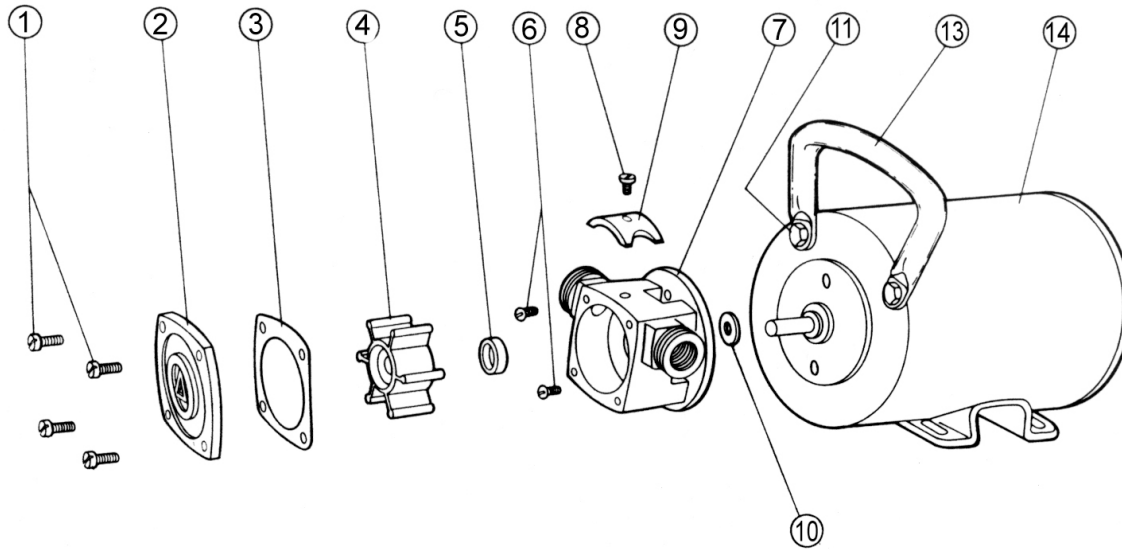

FLEXIBLE IMPELLER PUMPS

FLEXIBLE IMPELLER PUMPS SERIES N211M

EXPLODED VIEW AND PARTS LIST

REPAIR KIT NO. INCLUDES PARTS	PUMP NO.	1	2	3	4	5	6	7	8	9	10	12	12a	13	14	15	16
		SCREW 4 REQ'D	COVER 1 REQ'D	GASKET 1REQ'D	IMPELLER 1 REQ'D	SEAL 1 REQ'D	SCREW 2 REQ'D	BODY 1 REQ'D	SCREW 1 REQ'D	CAM 1 REQ'D	SLINGER 1 REQ'D	CORD 1 REQ'D	HANDLE WASHER 4 REQ'D	HANDLE A6761	MOTOR 1 REQ'D	SCREW 1 REQ'D	LOCK WASHER 4 REQ'D
11631	211M-05 F89	A5385	6597	A7547	8514	A5007	7424	C6758	7300-41	B6592	A6757	A5411	6831	A6761	9897	9384-01	5656

DIMENSIONS